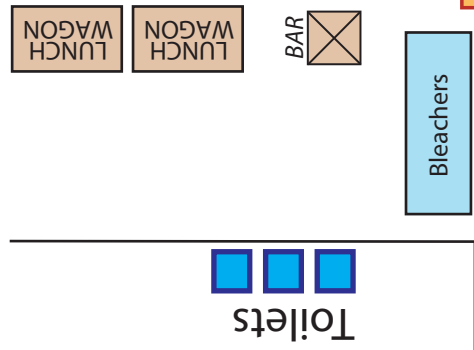

LEWIS AV.

S.4TH STREET -->

Bleachers

Toilets

LUNCH WAGON

LUNCH WAGON

BAR

Performance Area

S.4TH STREET -->

Light

Light

Parade Stage

BAR

Light

MEET Las Vegas
A UNIQUE EVENT AND MEETING VENUE.

LUNCH WAGON

LUNCH WAGON

COX STAGE

COX

COX

VIP
Parking
(Pass Required)

BRIDGER AV.

PRIDE PARADE MAIN STAGE DETAIL