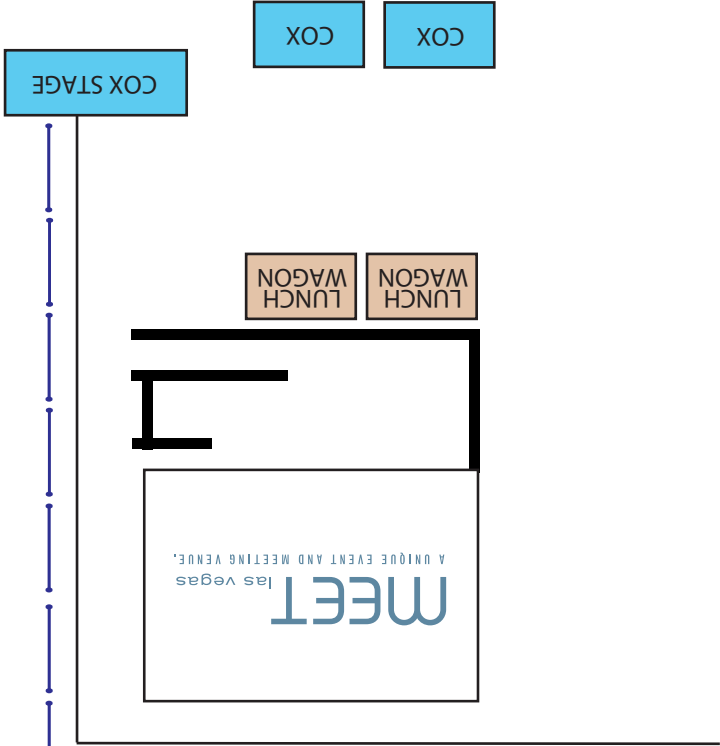

LEWIS AV.

S.4TH STREET -->

Light

S.4TH STREET -->

Light

S.4TH STREET -->

VIP  
Parking  
(Pass Required)

BRIDGER AV.

# PRIDE PARADE MAIN STAGE DETAIL