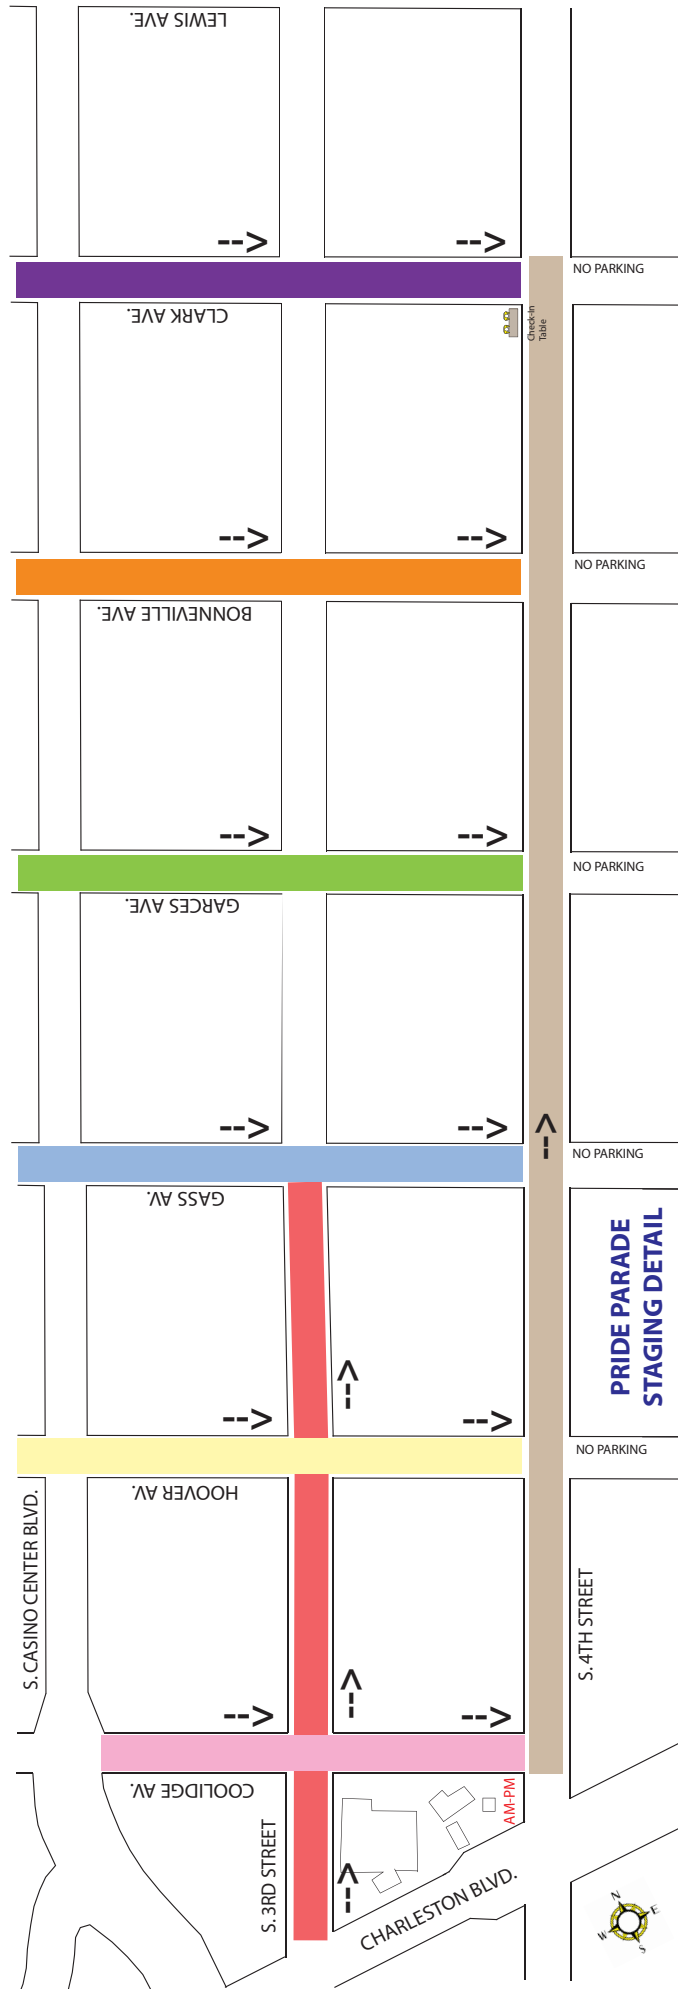

LAS VEGAS PRIDE PARADE STAGING AND ROUTE MAP

LAS VEGAS PRIDE PARADE STAGING PLAN

PUSH OUT TO CLARK ST. BEGINS AT 6:30PM

LEWIS AV.

S. 4TH STREET -->

--> S. 4TH STREET

Light

Light

PRIDE PARADE MAIN STAGE DETAIL

BRIDGER AV.

VIP
Parking
(Pass Required)

Parade Stage

BAR

MEET
Las Vegas
A UNIQUE EVENT AND MEETING VENUE.

LUNCH WAGON

LUNCH WAGON

COX

COX

COX STAGE

LEWIS AV.

S.4TH STREET -->

Bleachers

Toilets

LUNCH WAGON
LUNCH WAGON

COX STAGE

515 FREEWAY

Old Transportation Center

Mob Museum

N. CASINO CENTER BLVD

STEWART AVE

4TH ST

N. LAS VEGAS BLVD.