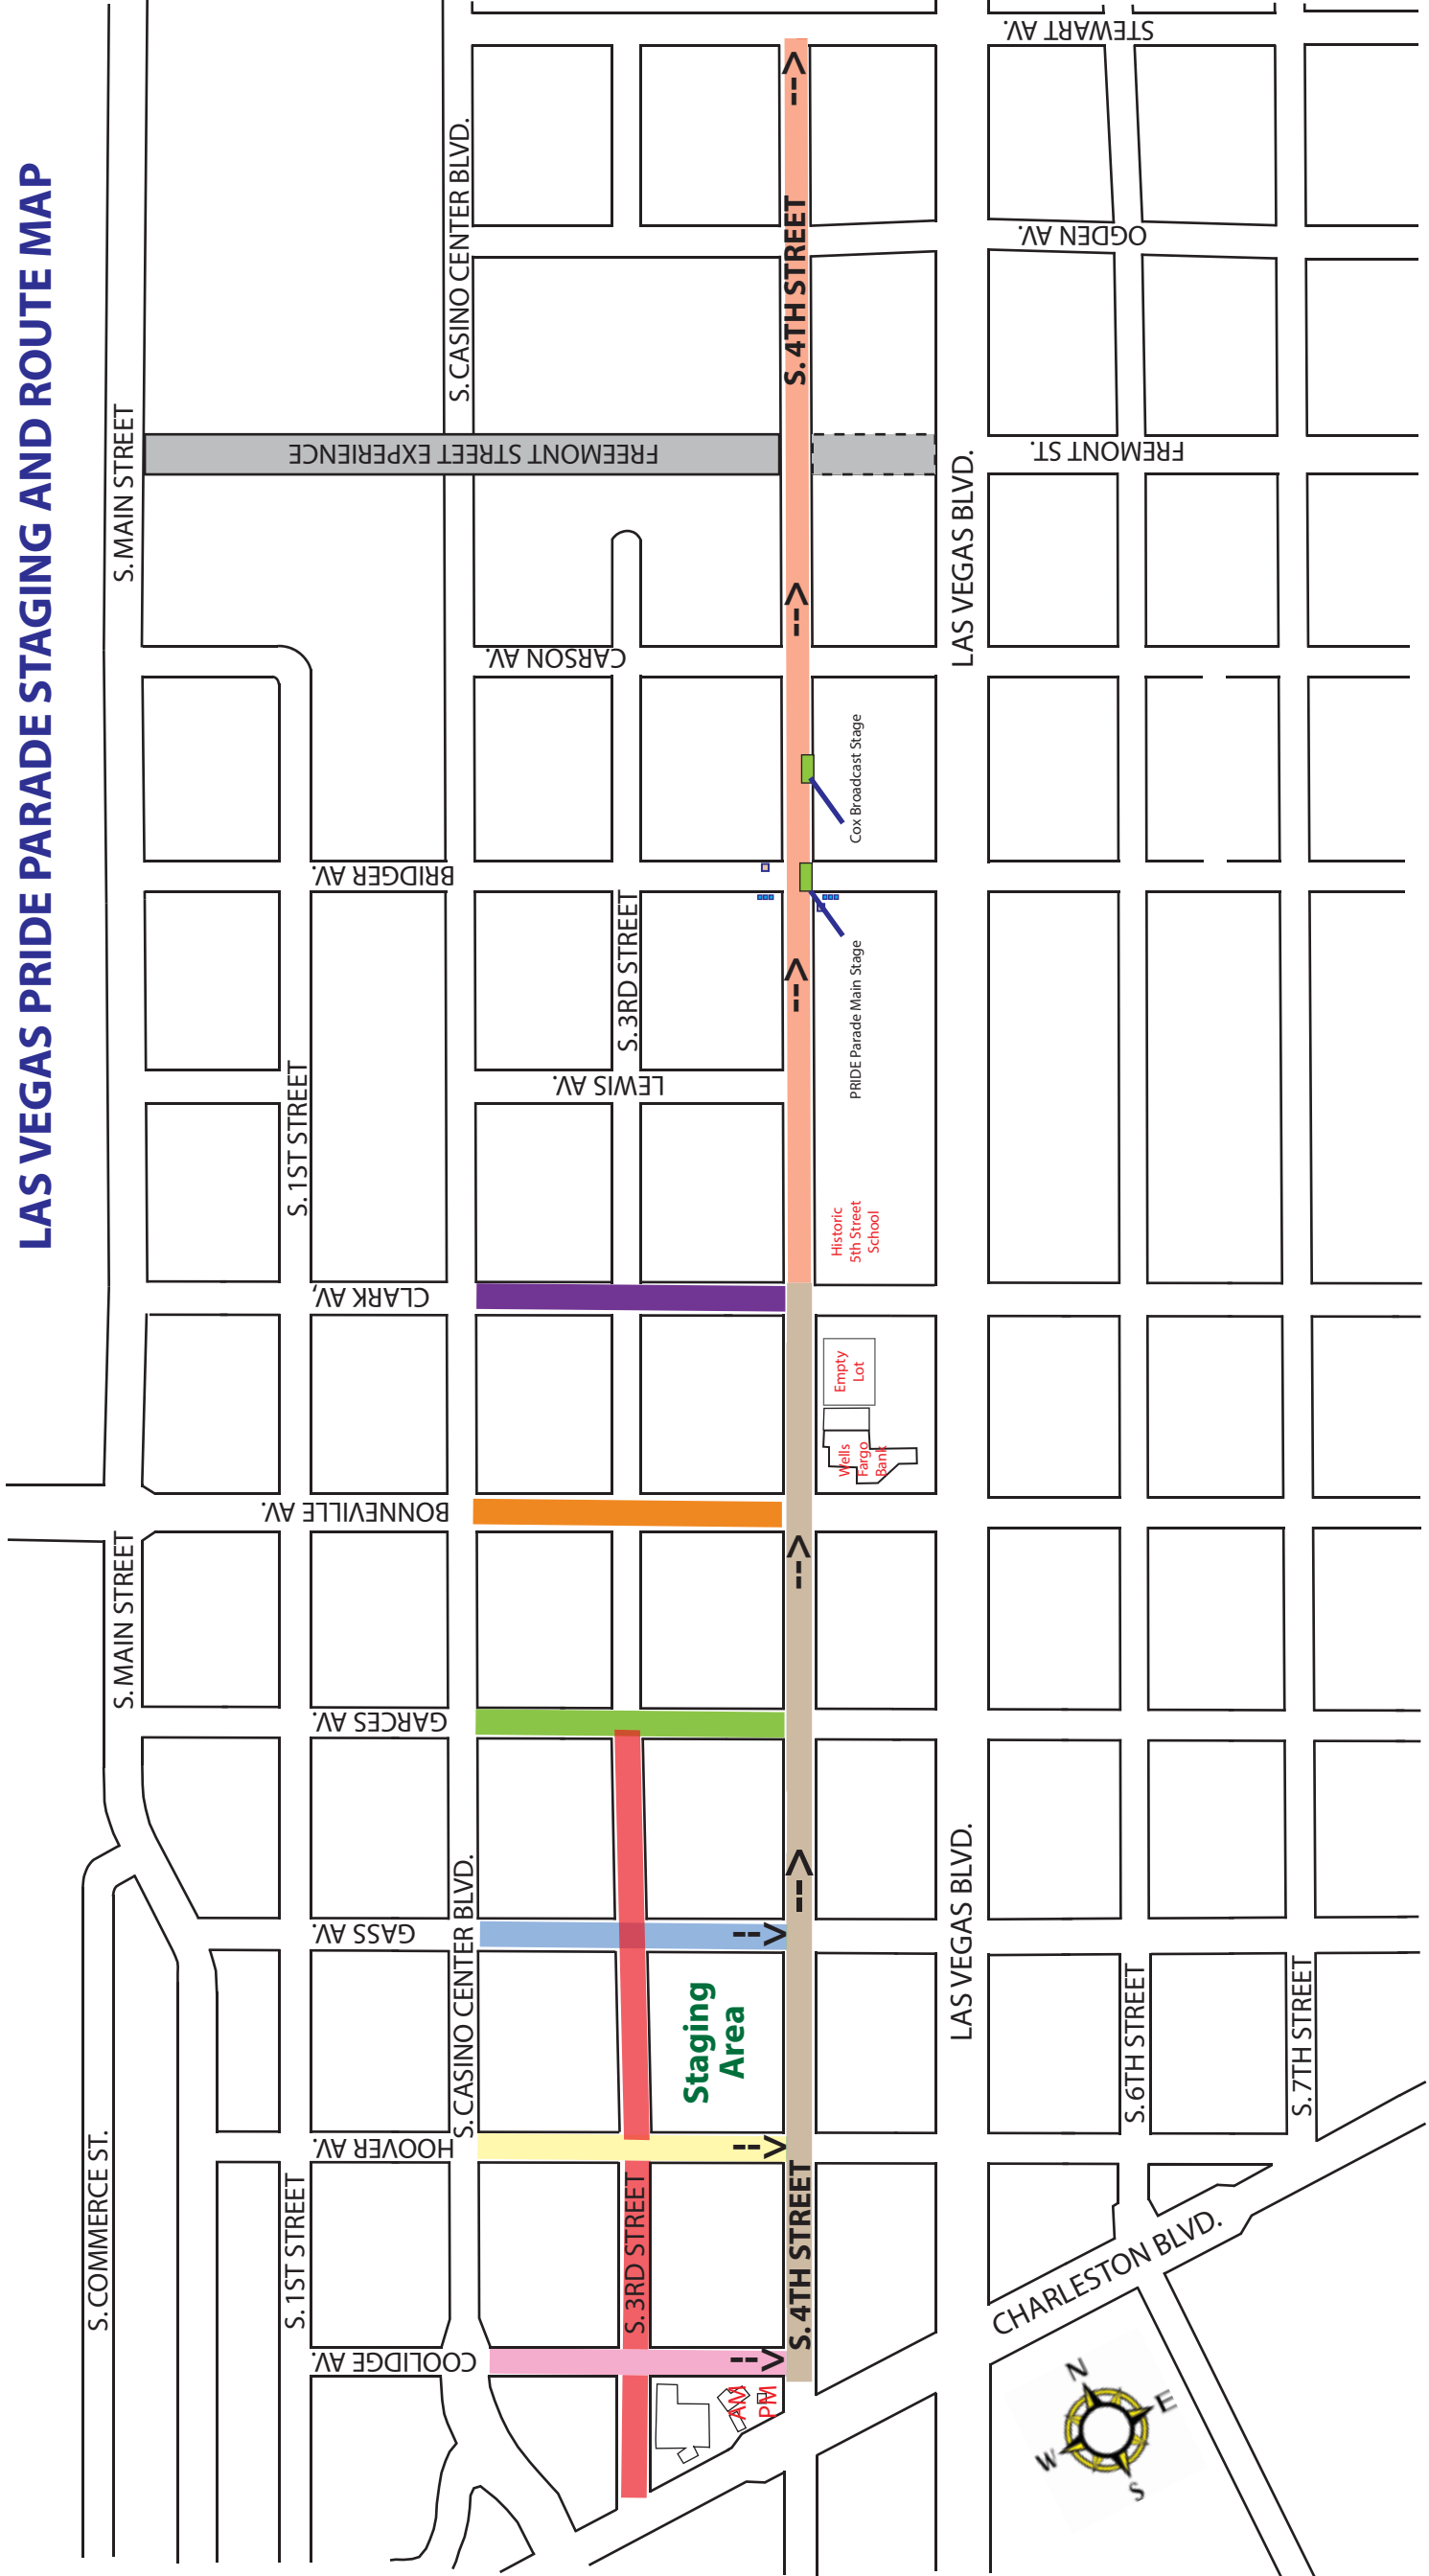

LAS VEGAS PRIDE PARADE STAGING AND ROUTE MAP

LAS VEGAS PRIDE PARADE STAGING PLAN

PUSH OUT TO CLARK ST. BEGINS AT 6:30PM

LEWIS AV.

S. 4TH STREET -->

--> S. 4TH STREET

Light

Light

PRIDE PARADE MAIN STAGE DETAIL

BRIDGER AV.

VIP
Parking
(Pass Required)

Parade Stage

BAR

MEET
Las Vegas
A UNIQUE EVENT AND MEETING VENUE.

LUNCH WAGON

LUNCH WAGON

COX

COX

COX STAGE

LEWIS AV.

S.4TH STREET -->

Bleachers

Toilets

LUNCH WAGON
LUNCH WAGON

COX STAGE

515 FREEWAY

Old Transportation Center

Mob Museum

N. CASINO CENTER BLVD

STEWART AVE

4TH ST

N. LAS VEGAS BLVD.