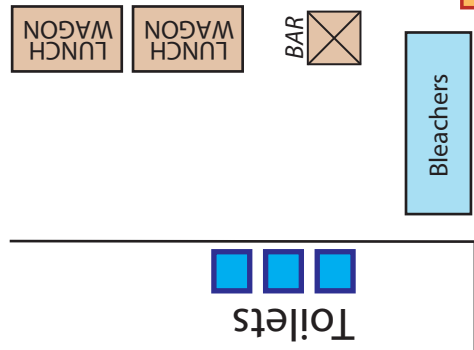

PRIDE PARADE MAIN STAGE DETAIL

BRIDGER AV.

VIP
Parking
(Pass Required)

Parade Stage

BAR

MEET
Las Vegas
A UNIQUE EVENT AND MEETING VENUE.

LUNCH WAGON

LUNCH WAGON

COX

COX

COX STAGE

LEWIS AV.

S.4TH STREET -->

Bleachers

Toilets

LUNCH WAGON
LUNCH WAGON

BAR

Performance Area

Light

Light

Parade Stage

BAR

COX STAGE

Performance Area

Light

Light

MEET
Las Vegas
A UNIQUE EVENT AND MEETING VENUE.

LUNCH WAGON
LUNCH WAGON

VIP
Parking
(Pass Required)

BRIDGER AV.

PRIDE PARADE MAIN STAGE DETAIL

COX
COX