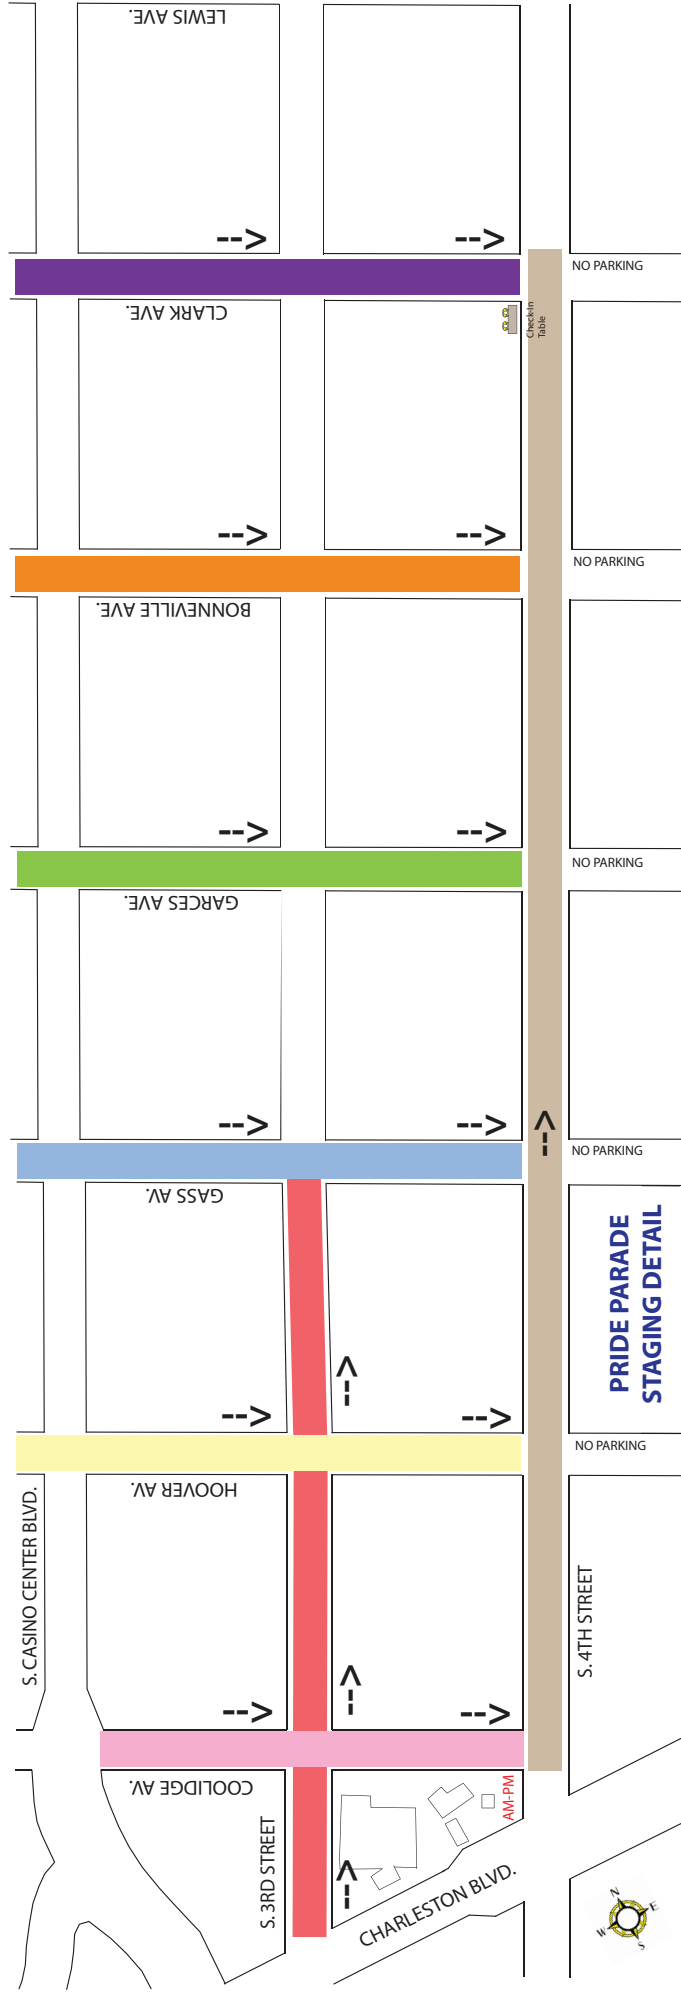

LAS VEGAS PRIDE PARADE STAGING AND ROUTE MAP

LAS VEGAS PRIDE PARADE STAGING PLAN

PUSH OUT TO CLARK ST. BEGINS AT 6:30PM

LEWIS AV.

S. 4TH STREET -->

--> S. 4TH STREET

Light

Light

PRIDE PARADE MAIN STAGE DETAIL

BRIDGER AV.

VIP
Parking
(Pass Required)

Parade Stage

BAR

MEET
Las Vegas
A UNIQUE EVENT AND MEETING VENUE.

LUNCH WAGON

LUNCH WAGON

COX

COX

COX STAGE

LEWIS AV.

S.4TH STREET -->

Bleachers

Toilets

LUNCH WAGON
LUNCH WAGON

COX STAGE

515 FREEWAY

Old Transportation Center

Mob Museum

N. CASINO CENTER BLVD

STEWART AVE

4TH ST

N. LAS VEGAS BLVD.