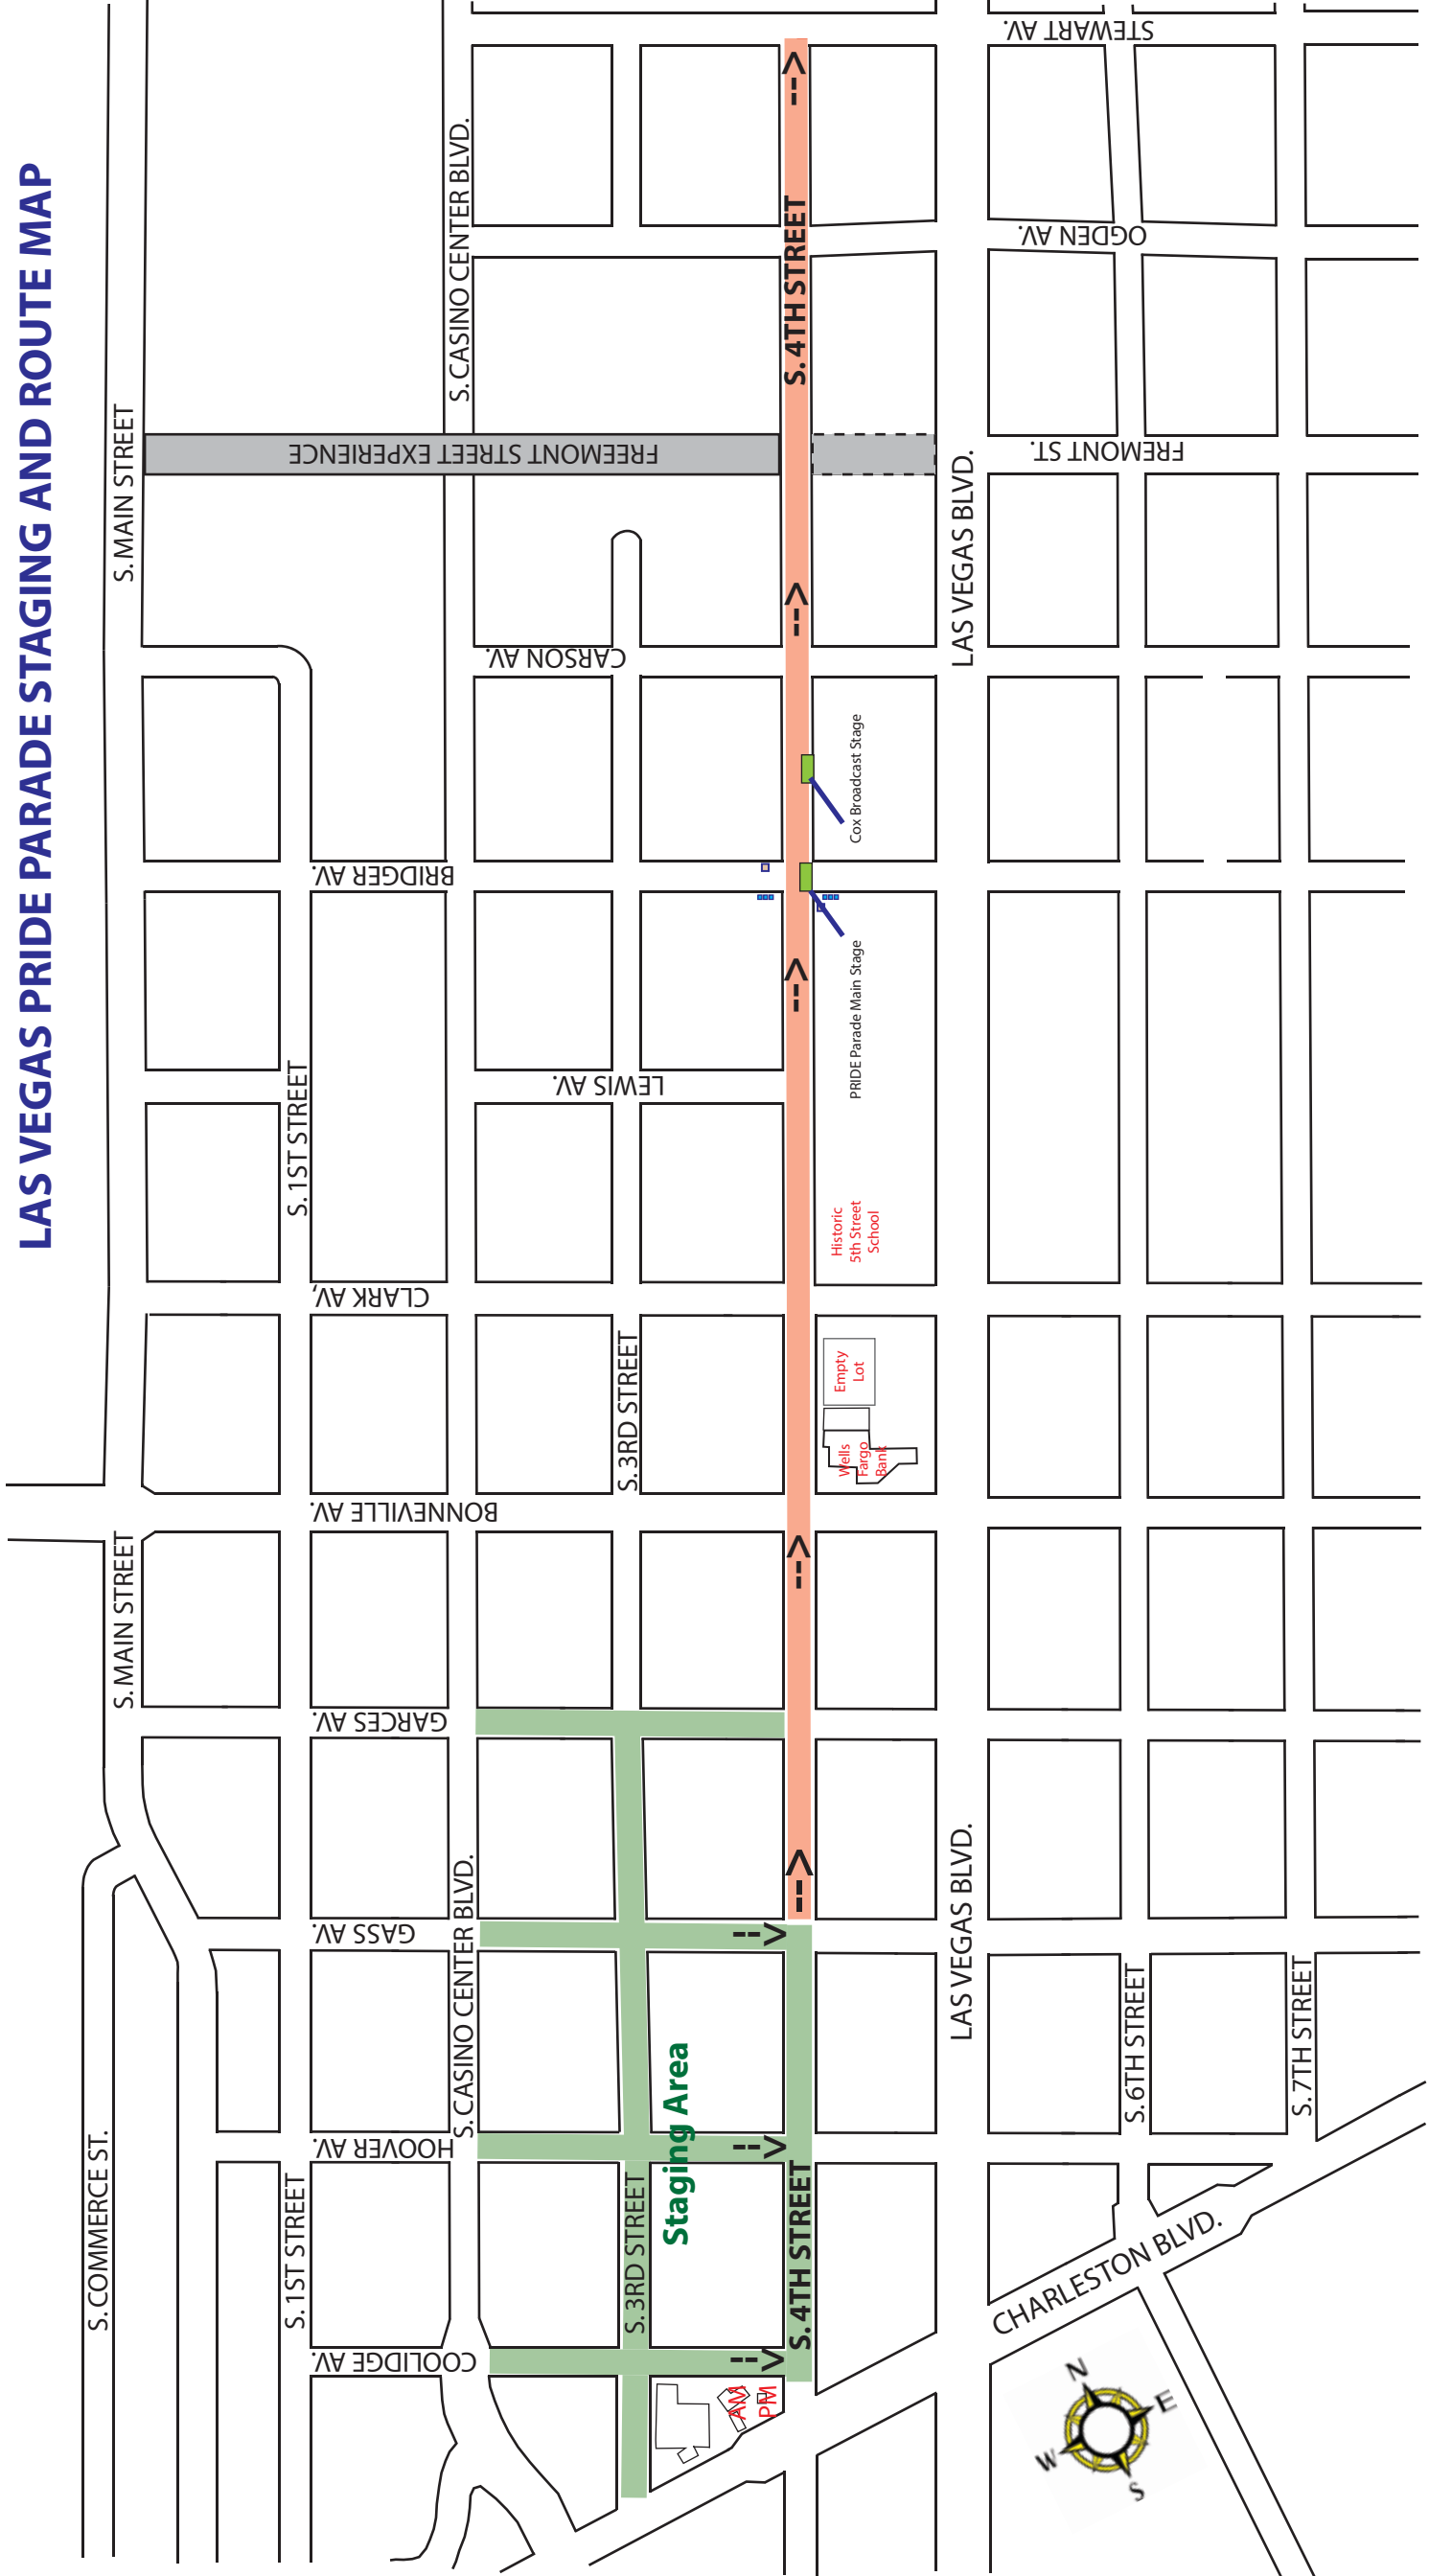

LAS VEGAS PRIDE PARADE STAGING AND ROUTE MAP

S. 1ST STREET

COOLIDGE AV.

HOOVER AV.

GASS AV.

GARCES AV.

S. CASINO CENTER BLVD.

S. 3RD STREET

Staging Area

S. 4TH STREET

CHARLESTON BLVD.

LAS VEGAS BLVD.

LAS VEGAS PRIDE PARADE STAGING PLAN

PUSH OUT TO CLARK ST. BEGINS AT 6:30PM

S. CASINO CENTER BLVD.

GASS AV.

PRIDE PARADE MAIN STAGE DETAIL

515 FREEWAY

N. CASINO CENTER BLVD

STEWART AVE

4TH ST

N. LAS VEGAS BLVD.

Old Transportation Center

Mob Museum

LEGEND

- Path from Parade Route to Disbanding Area
- Disbanding Area
- Path to Exit Disbanding Area