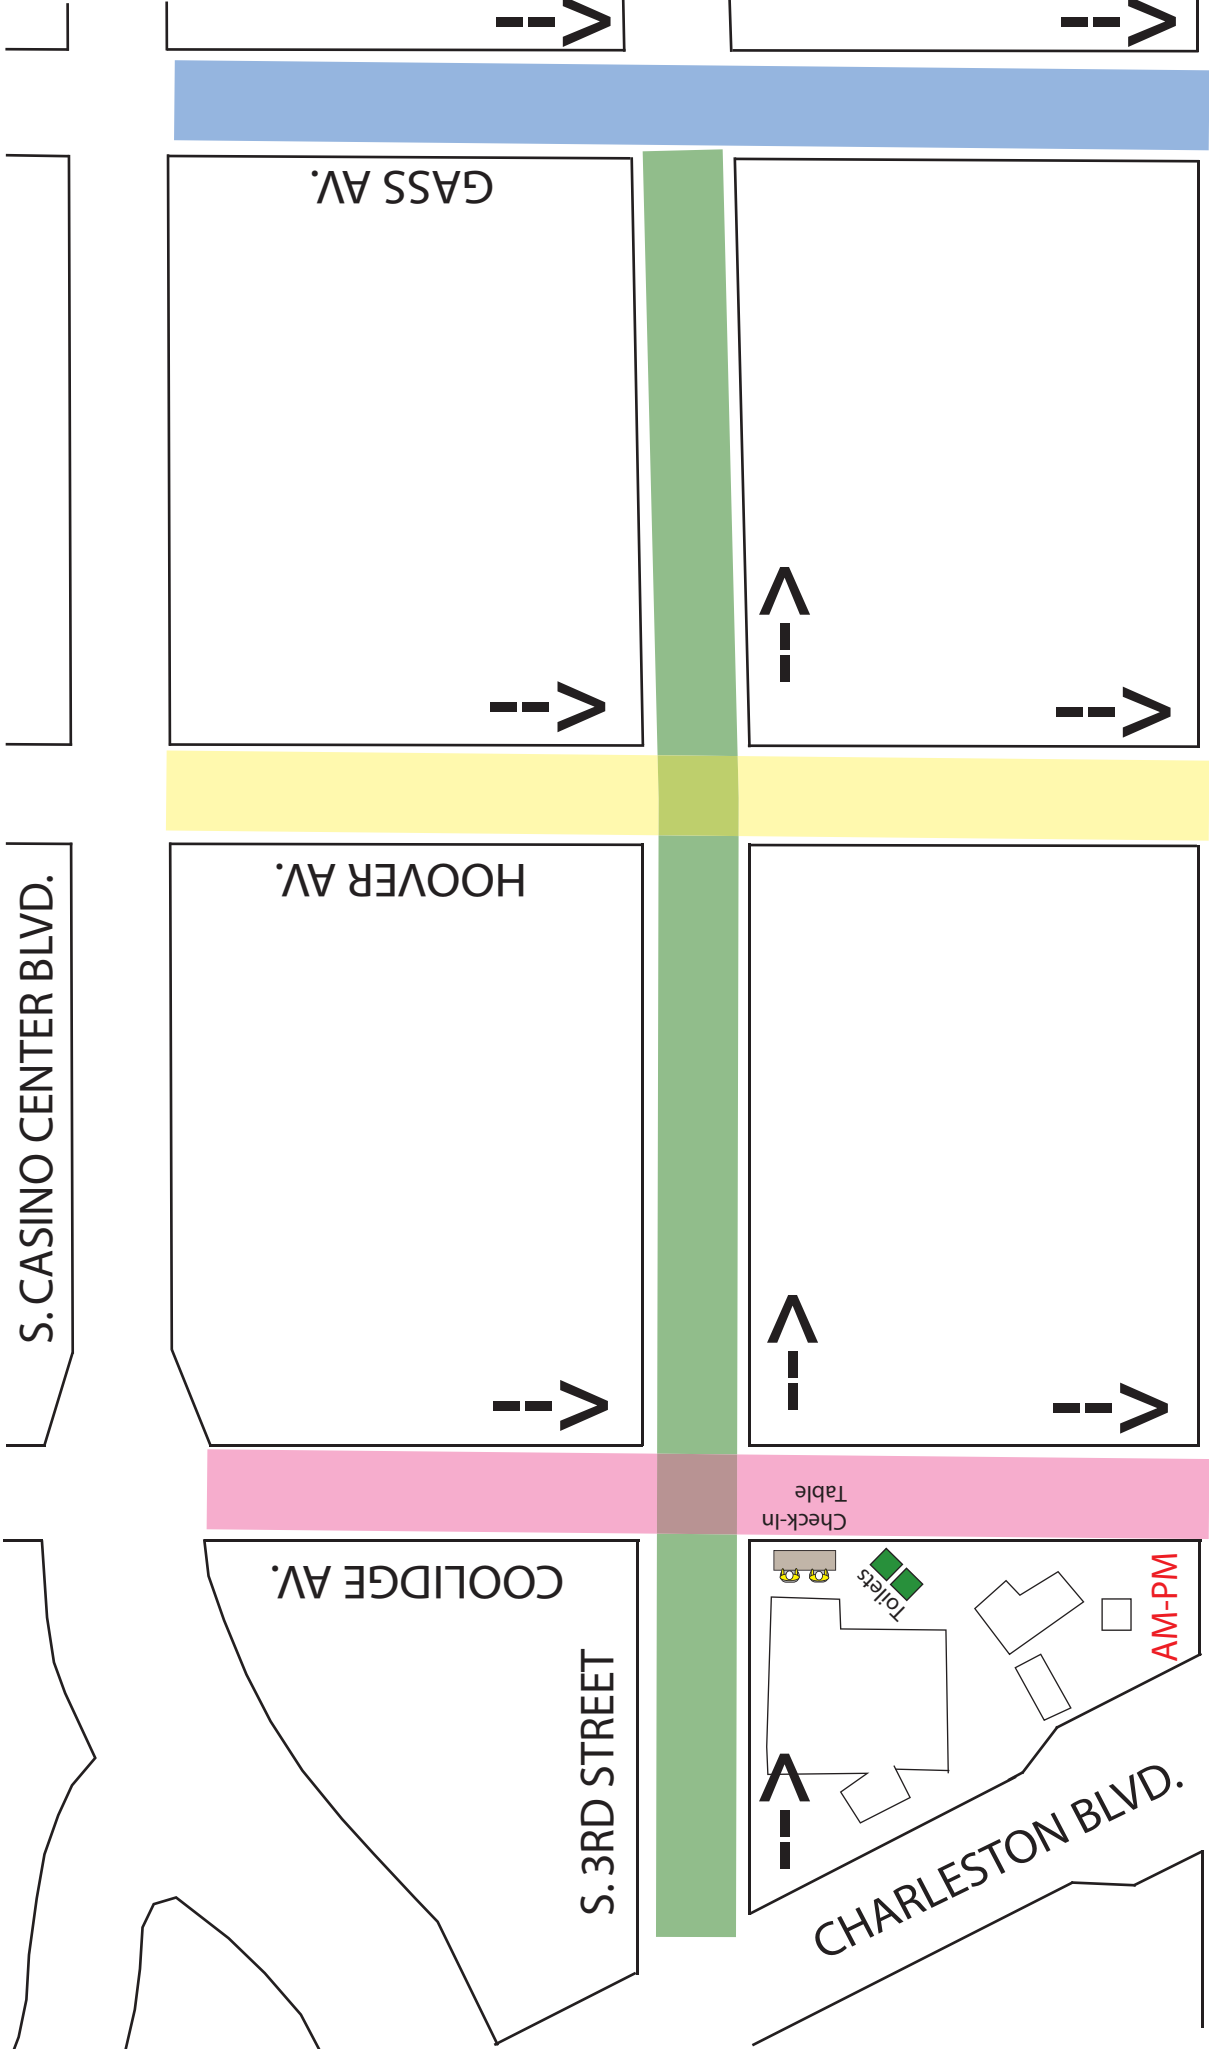

LAS VEGAS PRIDE PARADE STAGING AND ROUTE MAP

S. 1ST STREET

COOLIDGE AV.

HOOVER AV.

GASS AV.

GARCES AV.

S. CASINO CENTER BLVD.

S. 3RD STREET

Staging Area

S. 4TH STREET

CHARLESTON BLVD.

LAS VEGAS BLVD.

LAS VEGAS PRIDE PARADE STAGING PLAN

PUSH OUT TO CLARK ST. BEGINS AT 6:30PM

S. CASINO CENTER BLVD.

GASS AV.

HOOVER AV.

COOLIDGE AV.

S. 3RD STREET

CHARLESTON BLVD.

NO PARKING

NO PARKING

S. 4TH STREET

**PRIDE PARADE
STAGING DETAIL**

PRIDE PARADE MAIN STAGE DETAIL

515 FREEWAY

N. CASINO CENTER BLVD

STEWART AVE

4TH ST

N. LAS VEGAS BLVD.

Old Transportation Center

Mob Museum