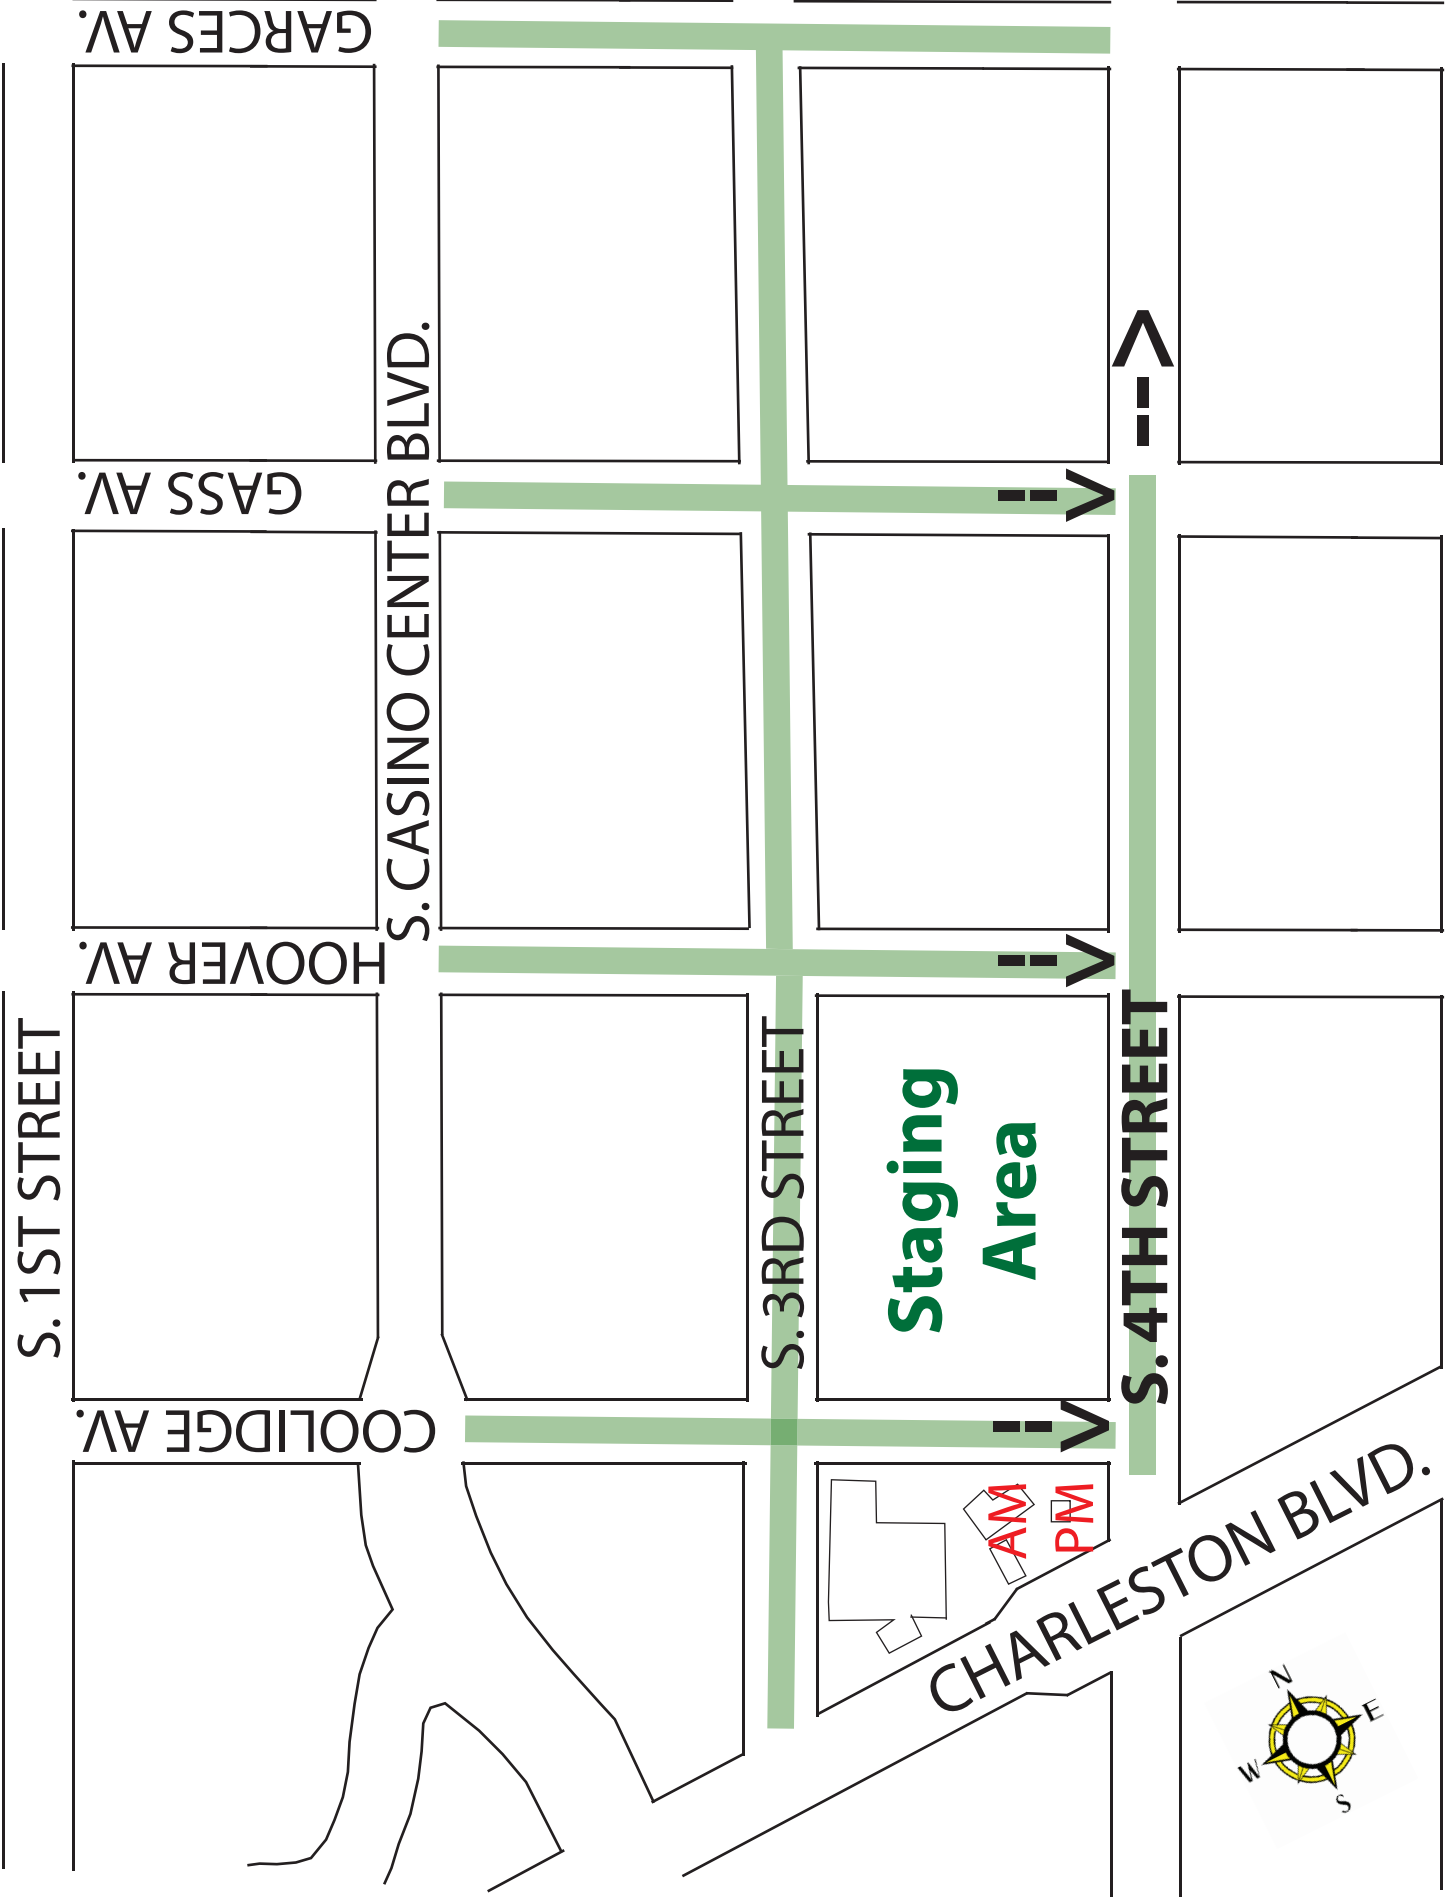

LAS VEGAS PRIDE PARADE STAGING AND ROUTE MAP

S. 1ST STREET

COOLIDGE AV.

HOOVER AV.

GASS AV.

GARCES AV.

S. CASINO CENTER BLVD.

S. 3RD STREET

Staging Area

S. 4TH STREET

CHARLESTON BLVD.

LAS VEGAS BLVD.

LAS VEGAS PRIDE PARADE STAGING PLAN

PUSH OUT TO CLARK ST. BEGINS AT 6:30PM

S. CASINO CENTER BLVD.

GASS AV.

HOOVER AV.

COOLIDGE AV.

S. 3RD STREET

CHARLESTON BLVD.

NO PARKING

NO PARKING

S. 4TH STREET

**PRIDE PARADE
STAGING DETAIL**

PRIDE PARADE MAIN STAGE DETAIL

515 FREEWAY

N. CASINO CENTER BLVD

STEWART AVE

4TH ST

N. LAS VEGAS BLVD.

Old Transportation Center

Mob Museum