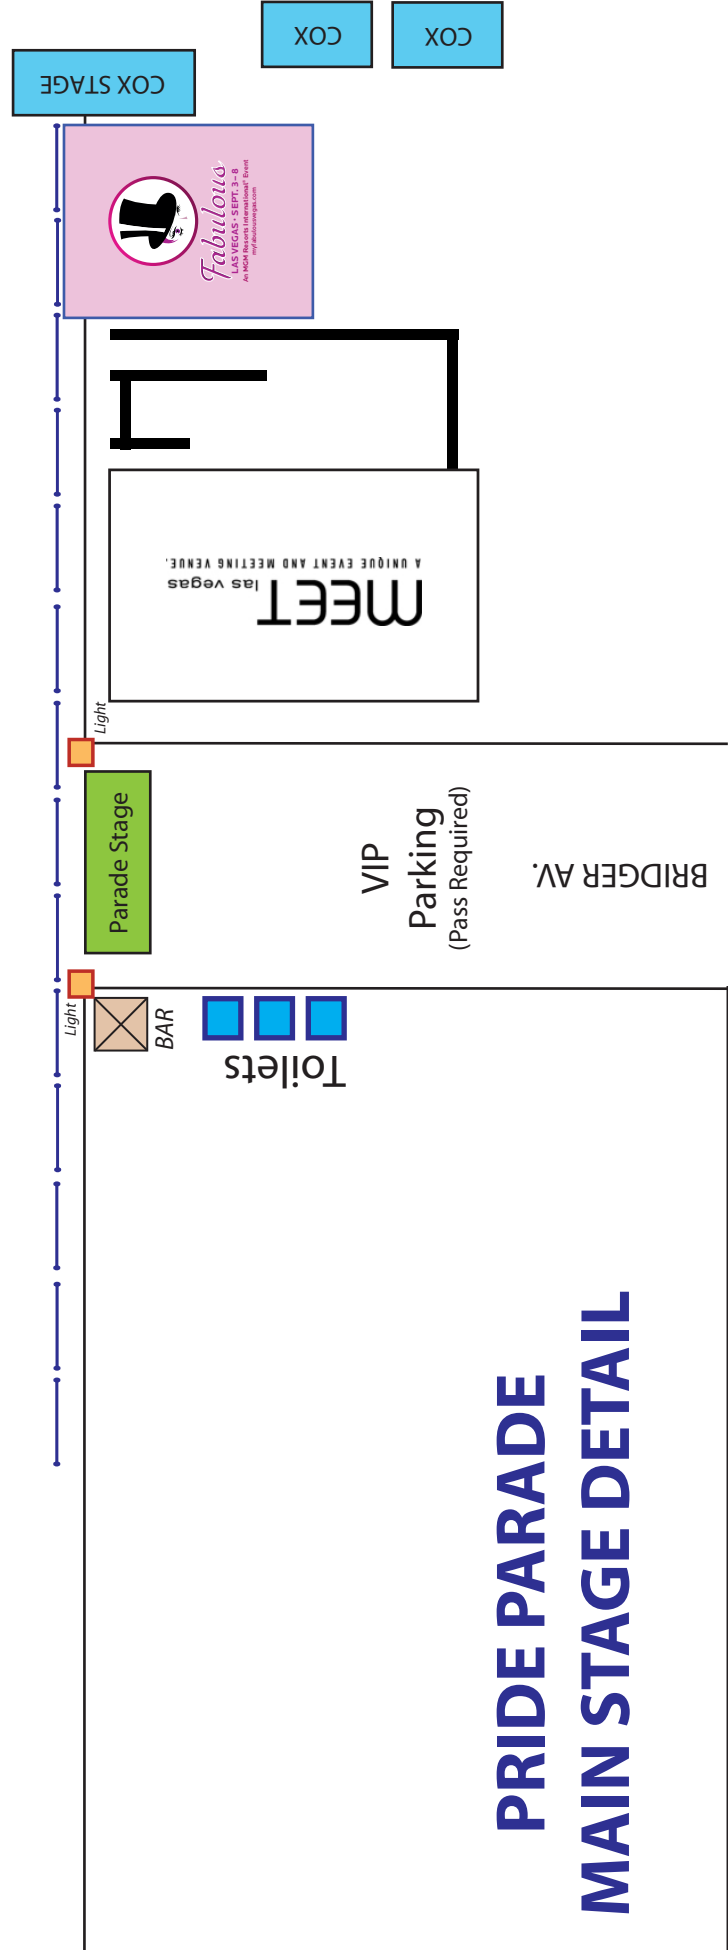

LEWIS AV.

S.4TH STREET -->

--> S.4TH STREET

VIP
Parking
(Pass Required)

BRIDGER AV.

PRIDE PARADE MAIN STAGE DETAIL